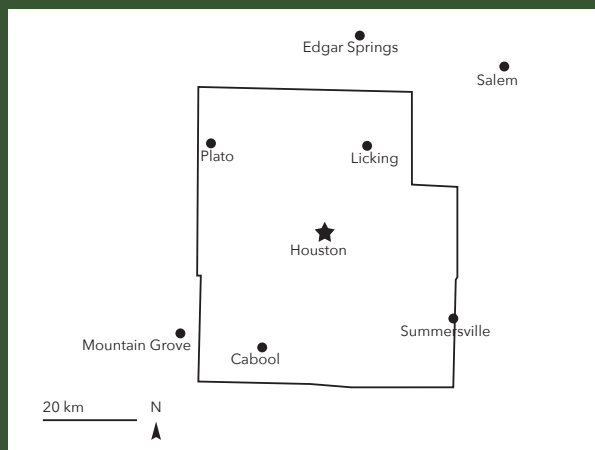

Advertising also appears at no additional charge in eHerald, the news-papers electronic edition, which is part of the Houston Herald's digital platform for desktop and mobile.

CLASSIFIED ADVERTISING

For Sale, For Rent, Real Estate, Garage Sales, etc. Ads also appear on houstonherald.com

40 cents per word
$6.50 minimum

Classified ads are printed in the classified pages of the Houston Herald and Licking News.

Deadline is 10 am Tuesday.

DISPLAY CLASSIFIED ADVERTISING

Bordered Ad in the classified section

$6.75 per column inch Display classified advertising deadline is 10 am Tuesday.

Add $1 if not paid before billing.

MESSENGER ADVERTISING

Bordered Ad in the Messenger section.

The Messenger is a section of the Houston Herald which is also distributed by mail in Texas County and parts of Phelps and Dent Counties.

Messenger advertising deadline is 5 p.m. Friday.

EARNED DISCOUNT RATES

Per column inch - all ads also appear at houstonherald.com

	HERALD	MESSENGER
Open Rate	$7.30	$8.80
25 Inches per Month	$6.85	$8.40
40 Inches per Month	$6.70	$8.25
75 Inches per Month	$6.55	$8.10
150 Inches per Month	$6.50	$8.05

LEGALS AND PUBLIC NOTICES

Per column inch

Herald **$8.50** Messenger **$10.00**

PAGE MEASUREMENTS

Broadsheet SAU Format

Full-page size: **6 columns** (11 " wide x 21" tall)

Column width: **1.69 inches**

Space between columns: **1/8 inch**

MESSENGER COVERAGE

Areas in Texas, Dent and Phelps Counties

All print ads appear on a search-friendly directory on our website and are optimized to be found in internet searches.